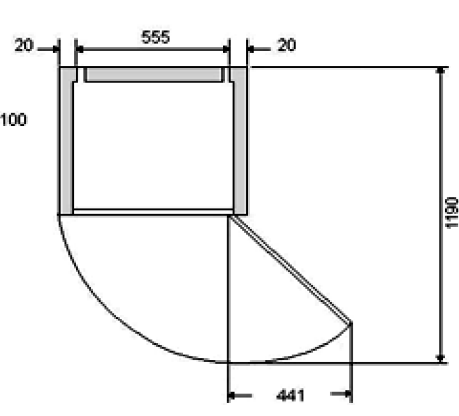

2

OUTLINES AND DIMENSIONS

MR-260G-A

Unit : mm

PLUG CORD LENGTH

REQUIRED SPACE FOR INSTALLATION

5

NAMES OF THE PARTS

MR-260G-A