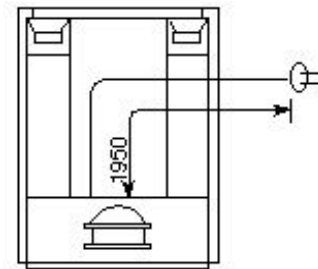

2

OUTLINES AND DIMENSIONS

MR-260G-A

Unit : mm

PLUG CORD LENGTH

REQUIRED SPACE FOR INSTALLATION

5

NAMES OF THE PARTS