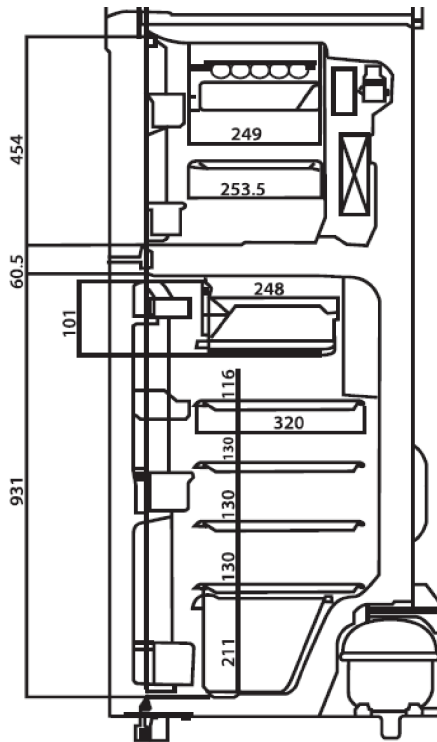

2

OUTLINES AND DIMENSIONS

MR-260G-A

Unit : mm

PLUG CORD LENGTH

REQUIRED SPACE FOR INSTALLATION

5

NAMES OF THE PARTS

MR-260G-A