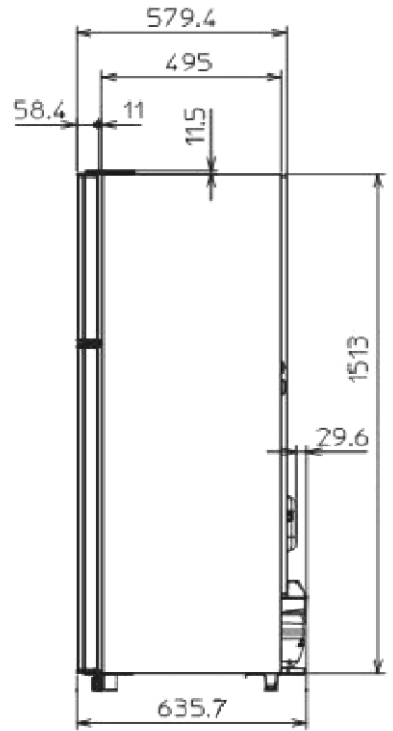

2

OUTLINES AND DIMENSIONS

MR-260G-A

Unit : mm

PLUG CORD LENGTH

REQUIRED SPACE FOR INSTALLATION

5

NAMES OF THE PARTS

MR-260G-A