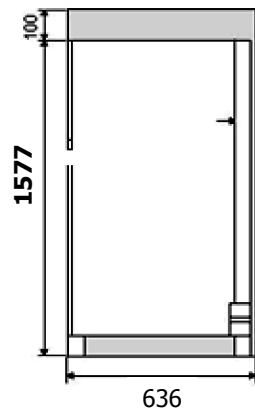

2

OUTLINES AND DIMENSIONS

MR-260G-A

Unit : mm

PLUG CORD LENGTH

REQUIRED SPACE FOR INSTALLATION

5

NAMES OF THE PARTS

MR-260G-A