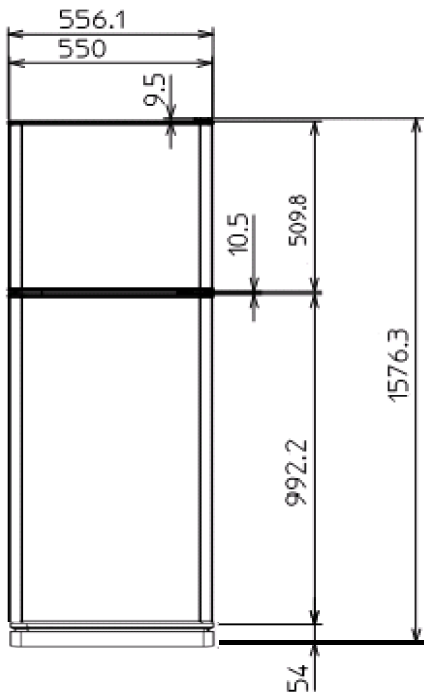

2

OUTLINES AND DIMENSIONS

MR-260G-A

Unit : mm

PLUG CORD LENGTH

REQUIRED SPACE FOR INSTALLATION

5

NAMES OF THE PARTS

MR-260G-A