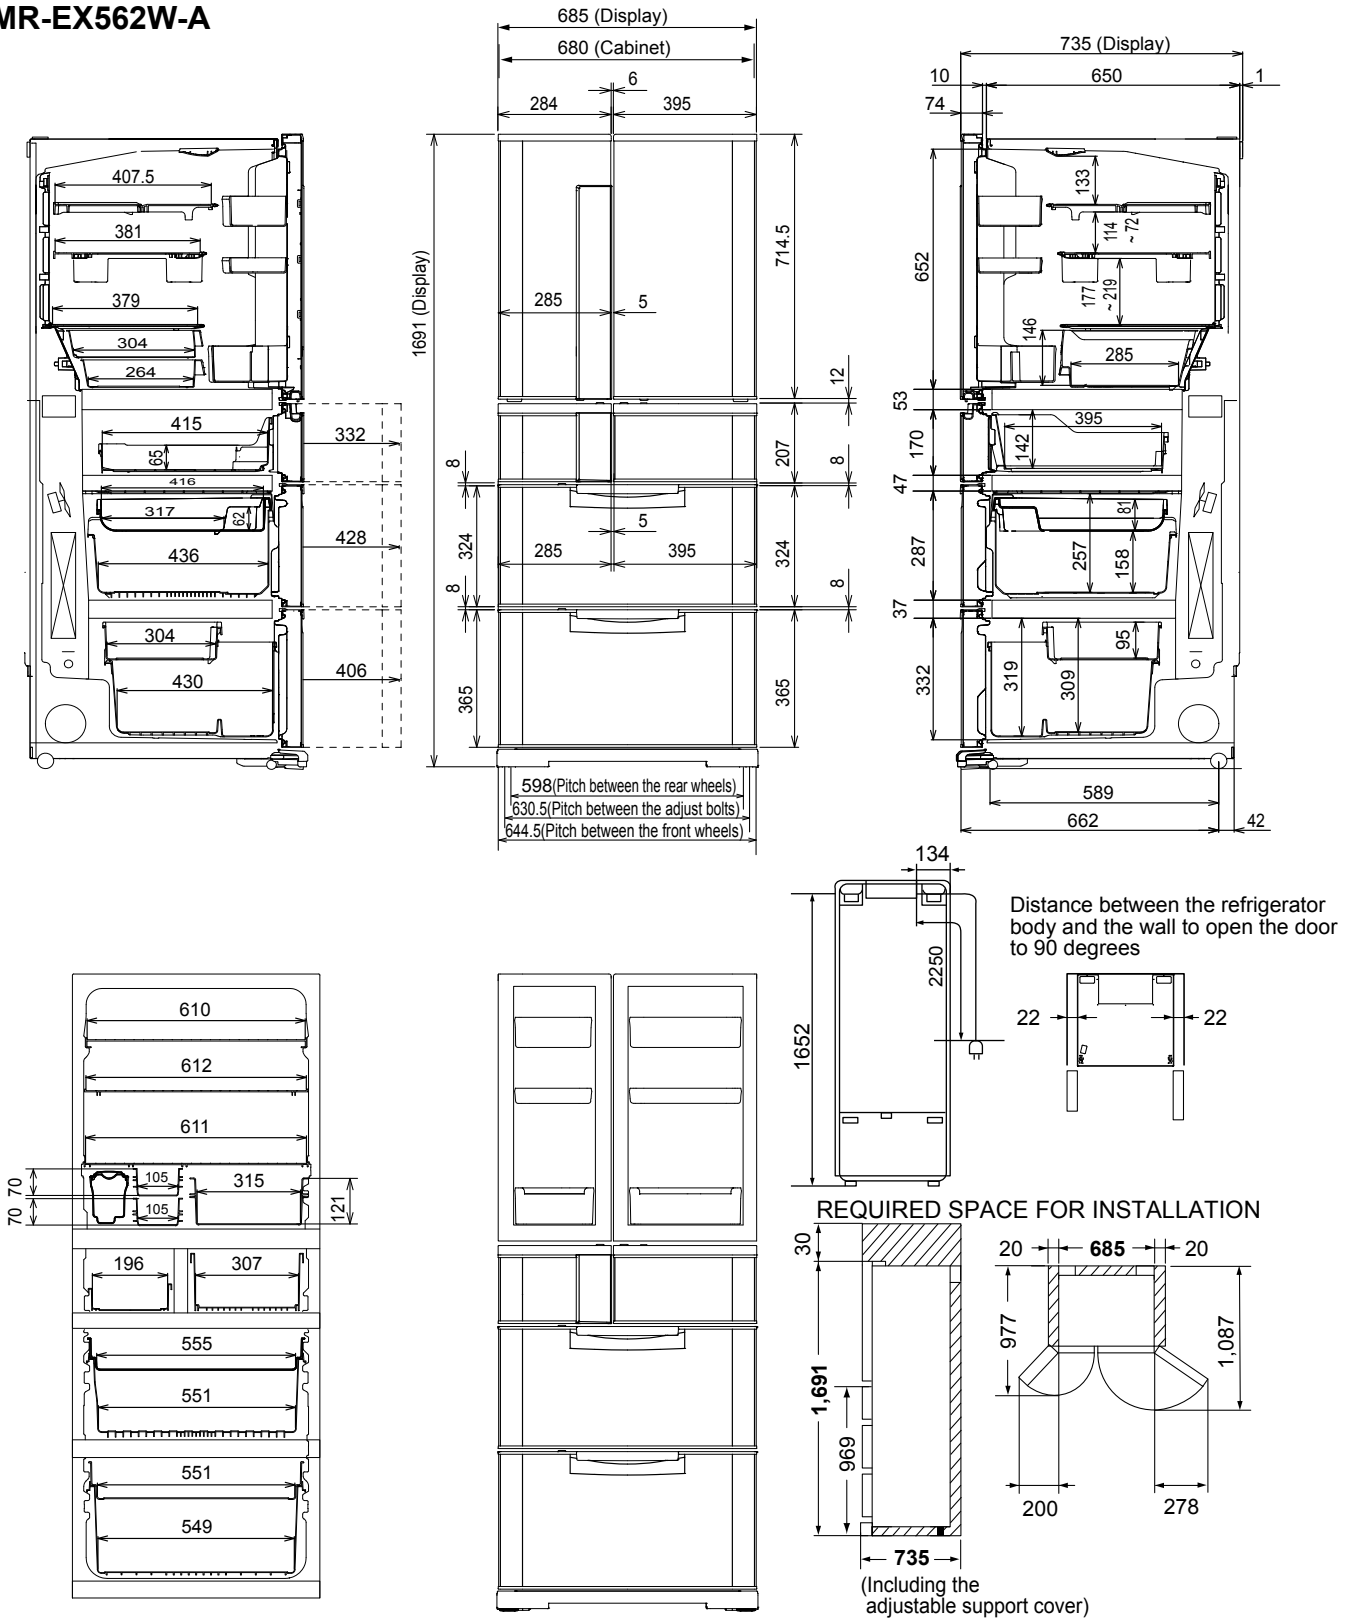

MR-EX562W-A

DOOR DIMENSION

	R(L)	R(R)	I	S	F	V
Height	714.5	714.5	207	207	324	365
Width	285	395	285	395	685	685

- R(L) : Refrigerator compartment (Left)
- R(R) : Refrigerator compartment (Right)
- I : Ice making compartment
- S : Select compartment [Versa compartment]
- F : Freezer compartment
- V : Vegetable compartment

**MR-EX562W-A MR-EX655W-A**

**Control panel**

**Refrigerator compartment**

The MR-EX562W has different specifications:

- There is only a single two-way flexishelf.
- The lower (short) adjustable pockets (large and small) are 32 mm smaller.
- The upper adjustable pockets (large and small) are non-adjustable.