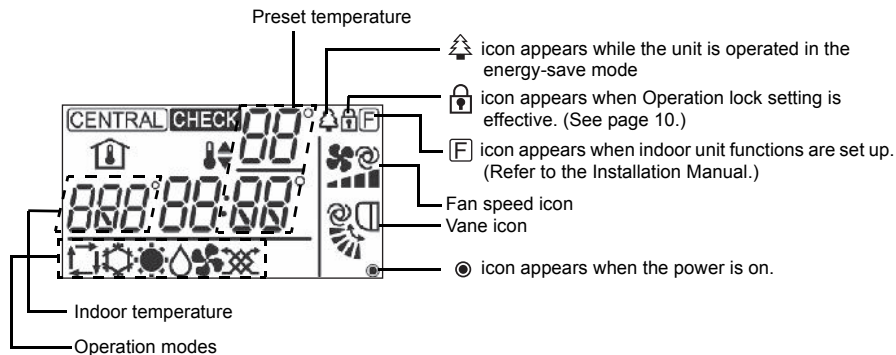

## Simple MA Remote Controller PAC-YT52CRA

Pressing the  button will change the operation mode in the following order.

In COOL, DRYING, HEAT, and AUTO modes

Pressing the  button increases the preset temperature.

Pressing the  button decreases the preset temperature.

Pressing the  button will change the fan speed in the following order.

Pressing the  button will switch the vane directions.