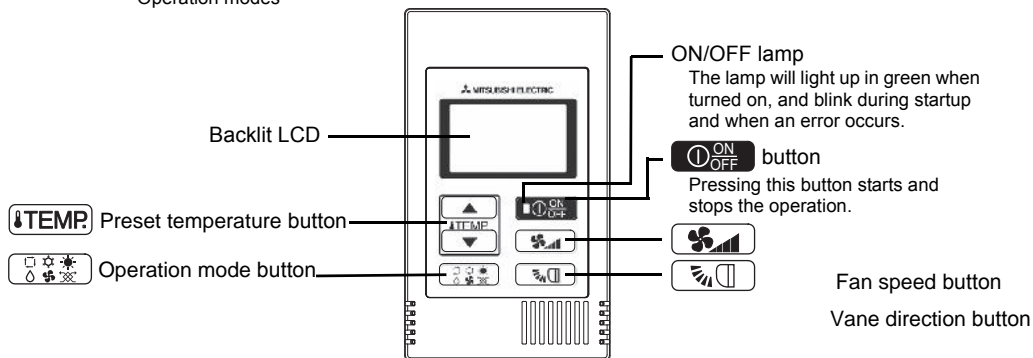

## Simple MA Remote Controller PAC-YT52CRA

Pressing the  button will change the operation mode in the following order.

In COOL, DRYING, HEAT, and AUTO modes

Pressing the  button increases the preset temperature.

Pressing the  button decreases the preset temperature.

Pressing the  button will change the fan speed in the following order.

Pressing the  button will switch the vane directions.