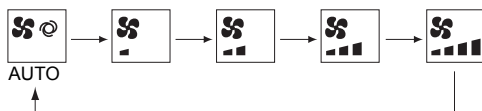

## Simple MA Remote Controller PAC-YT52CRA

Pressing the  button will change the operation mode in the following order.

In COOL, DRYING, HEAT, and AUTO modes

Pressing the  button increases the preset temperature.

Pressing the  button decreases the preset temperature.

Pressing the  button will change the fan speed in the following order.

Pressing the  button will switch the vane directions.