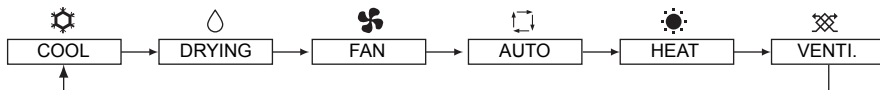

## Simple MA Remote Controller PAC-YT52CRA

Pressing the  button will change the operation mode in the following order.

In COOL, DRYING, HEAT, and AUTO modes

Pressing the  button increases the preset temperature.

Pressing the  button decreases the preset temperature.

Pressing the  button will change the fan speed in the following order.

Pressing the  button will switch the vane directions.