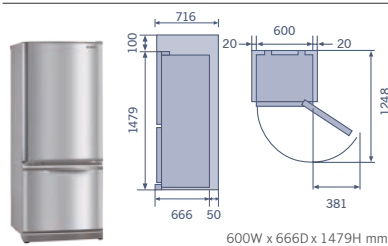

Bottom Drawer 325C