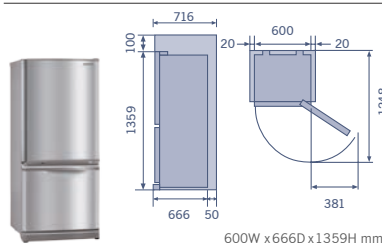

Specifications

Refrigerator Type			Bottom Mount			
Model			MR-BF290C	MR-BF325C	MR-BF390C	
Capacity (Litre)	Freezer Compartment	NET	54	54	54	
		GROSS	105	105	105	
	Refrigerator Compartment	NET	171	203	266	
		GROSS	185	220	285	
		Total	NET	225	257	320
Dimensions (mm)	Width		600	600	600	
	Height		1359	1479	1720	
	Depth		666	666	666	
Weight (kg)	Net		60	64	70	
	Gross		67	70	77	
Clearance Dimensions	Behind (mm)		50	50	50	
	Above (mm)		100	100	100	
	Each Side (mm)		20	20	20	
Castors			4	4	4	
Adjustable Foot			2	2	2	
Cooling System			Multi Airflow			
Energy Star Rating			2	2	2	
kWh/Year			455	480	520	
Anti-Bacterial Food Liner			✓	✓	✓	
Deodoriser			Titanium Filter			
Minus Ion			✓	✓	✓	
Door Alarm			✓	✓	✓	
Freezer Compartment						
Frost Free			✓	✓	✓	
Sliding Top Tray			✓	✓	✓	
Ice Box			✓	✓	✓	
Revolving Ice Tray			2	2	2	
Freezer Case			1	1	1	
Refrigerator Compartment						
Two-Way Flexi Shelf			1	1	1	
Tempered Glass Shelf			2	3	4	
Egg Case			1	1	1	
Vegetable and Fruit Crisper			✓	✓	✓	
Multi Free Pocket			2	2	2	
Free Style Box			-	1	1	
Bottle Pocket			1	1	2	
Bottle Stopper			1	1	1	
Light			Large Tower Light			
Others						
Colour	White		✓	✓	✓	
	Stainless Steel		✓	✓	✓	

Bottom Drawer 290C