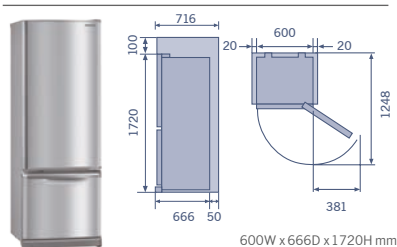

Bottom Drawer 390C