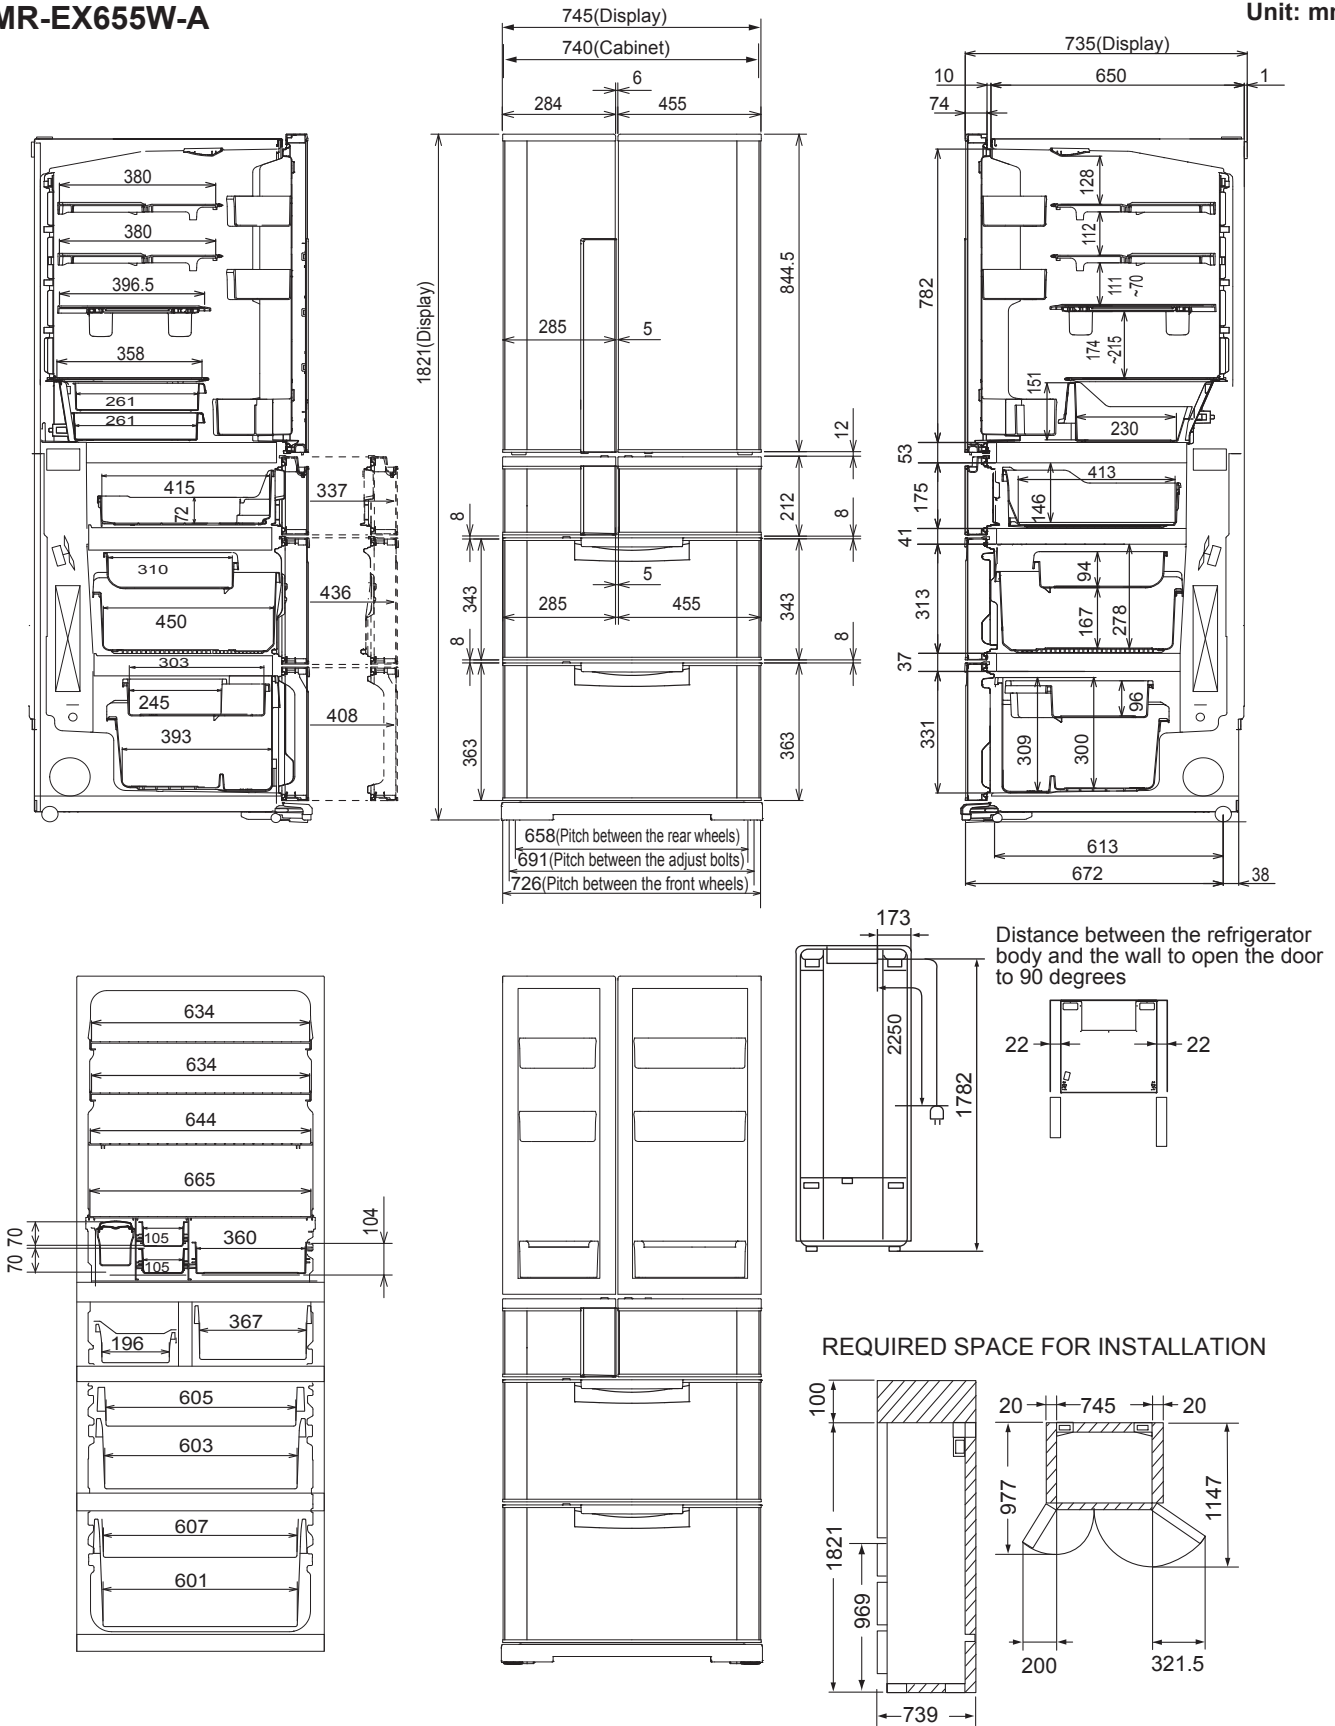

MR-EX655W-A

Unit: mm

R(L) : Refrigerator compartment (Left)  
 R(R) : Refrigerator compartment (Right)  
 I : Ice making compartment  
 S : Select compartment [Versa compartment]  
 F : Freezer compartment  
 V : Vegetable compartment

MR-EX655W-A

Control panel

Refrigerator compartment

Freezer compartment

Vegetable compartment

Ice making compartment (Automatic ice maker)