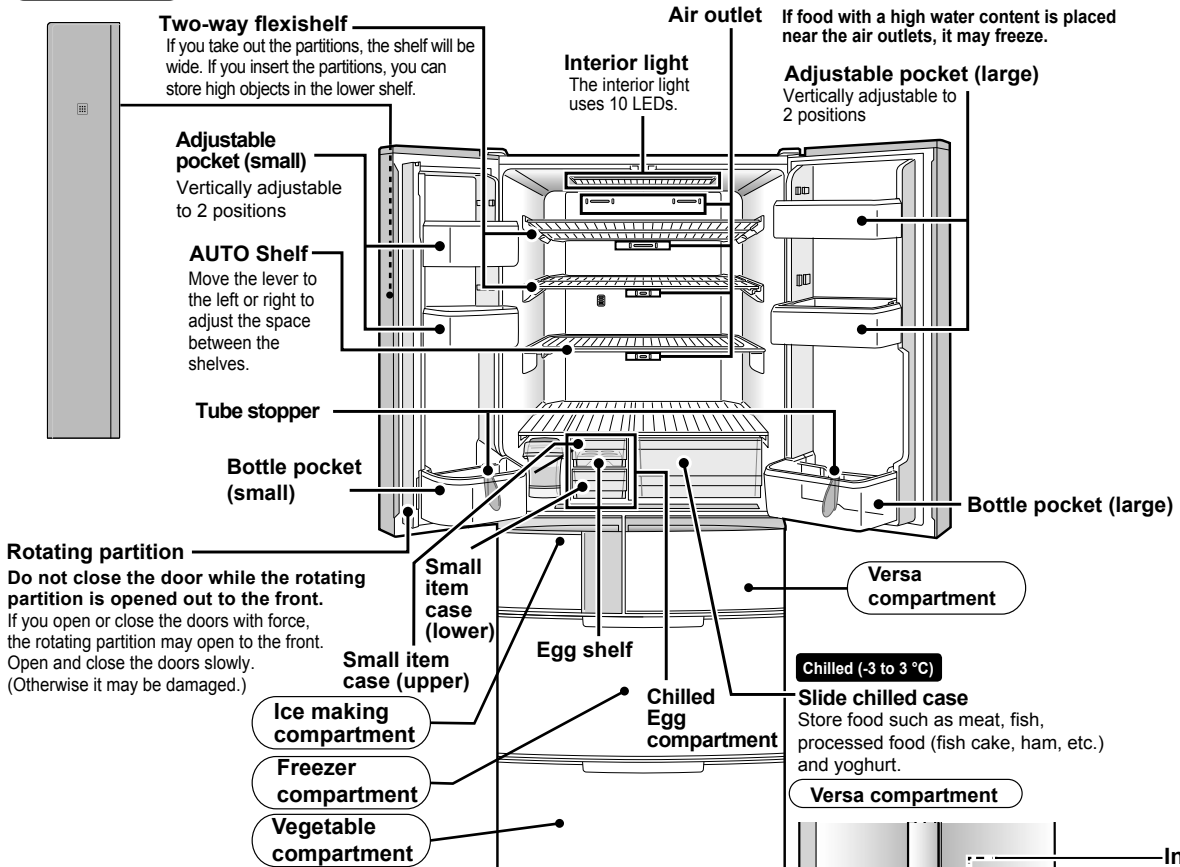

MR-EX655W-A

Unit: mm

R(L) : Refrigerator compartment (Left)  
 R(R) : Refrigerator compartment (Right)  
 I : Ice making compartment  
 S : Select compartment [Versa compartment]  
 F : Freezer compartment  
 V : Vegetable compartment

MR-EX655W-A

Control panel

Refrigerator compartment

Freezer compartment

Vegetable compartment

Ice making compartment (Automatic ice maker)