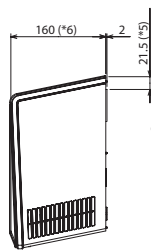

■ Dimensions

Hole for power cord (Rear)

- *1 JT-S2A: 292
- *2 JT-S2A: 233
- *3 JT-S2A: 151
- *4 JT-S2A: 71
- *5 JT-S2A: 23.5
- *6 JT-S2A: 162

Bracket height recommendation

	A
Men	1355
Women	1255

■ Mounting Diagram

(Unit: mm)

• Please ensure that both sides of the unit are at least 100mm from all obstacles, including the wall.