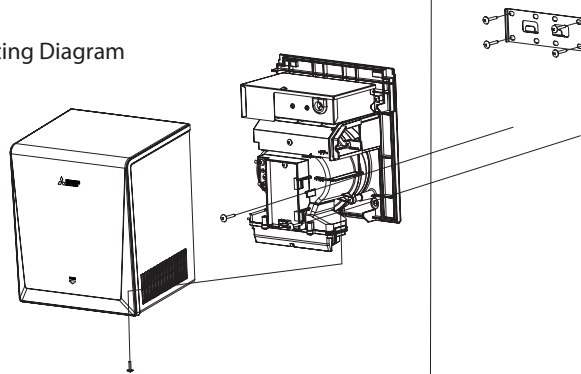

■ Dimensions

Hole for power cord (Rear)

- *1 JT-S2A: 292
- *2 JT-S2A: 233
- *3 JT-S2A: 151
- *4 JT-S2A: 71
- *5 JT-S2A: 23.5
- *6 JT-S2A: 162

Bracket height recommendation

	A
Men	1355
Women	1255

■ Mounting Diagram

(Unit: mm)

• Please ensure that both sides of the unit are at least 100mm from all obstacles, including the wall.