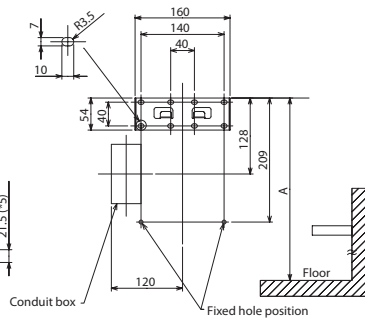

■ Dimensions

Hole for power cord (Rear)

- *1 JT-S2A: 292
- *2 JT-S2A: 233
- *3 JT-S2A: 151
- *4 JT-S2A: 71
- *5 JT-S2A: 23.5
- *6 JT-S2A: 162

Bracket height recommendation

	A
Men	1355
Women	1255

■ Mounting Diagram

(Unit: mm)

• Please ensure that both sides of the unit are at least 100mm from all obstacles, including the wall.