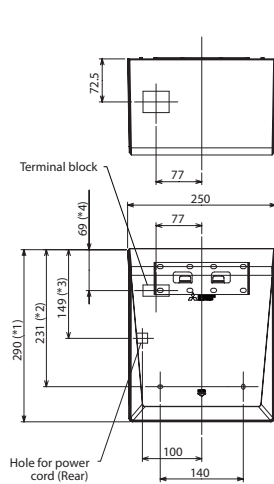

■ Dimensions

Hole for power cord (Rear)

- *1 JT-S2A: 292
- *2 JT-S2A: 233
- *3 JT-S2A: 151
- *4 JT-S2A: 71
- *5 JT-S2A: 23.5
- *6 JT-S2A: 162

Bracket height recommendation

	A
Men	1355
Women	1255

■ Mounting Diagram

(Unit: mm)

• Please ensure that both sides of the unit are at least 100mm from all obstacles, including the wall.