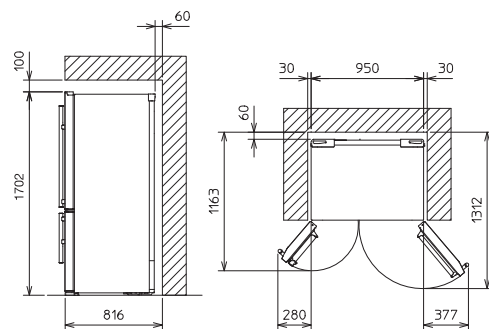

2

OUTLINES AND DIMENSIONS

MR-L650EH-A

Unit : mm

plug cord length

required space for installation

DOOR DIMENSION

	RL	RR	FL	FR
Height	1098	1098	673	673
Width	396.5	546.5	396.5	546.5

RL : Refrigerator compartment (Left)

RR : Refrigerator compartment (Right)

FL : Freezer compartment (Left)

FR : Freezer compartment (Right)

MR-L650EH-A

Refrigerator Compartment

Freezer Compartment