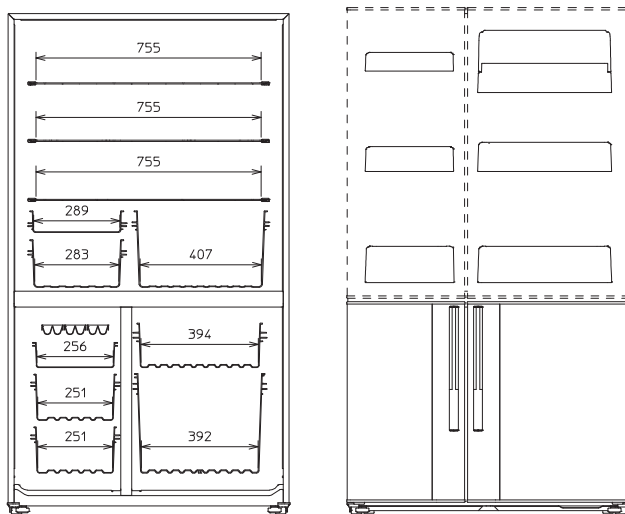

2

OUTLINES AND DIMENSIONS

MR-L650EH-A

Unit : mm

plug cord length

required space for installation

DOOR DIMENSION

	RL	RR	FL	FR
Height	1098	1098	673	673
Width	396.5	546.5	396.5	546.5

RL : Refrigerator compartment (Left)

RR : Refrigerator compartment (Right)

FL : Freezer compartment (Left)

FR : Freezer compartment (Right)

MR-L650EH-A

Refrigerator Compartment

Freezer Compartment