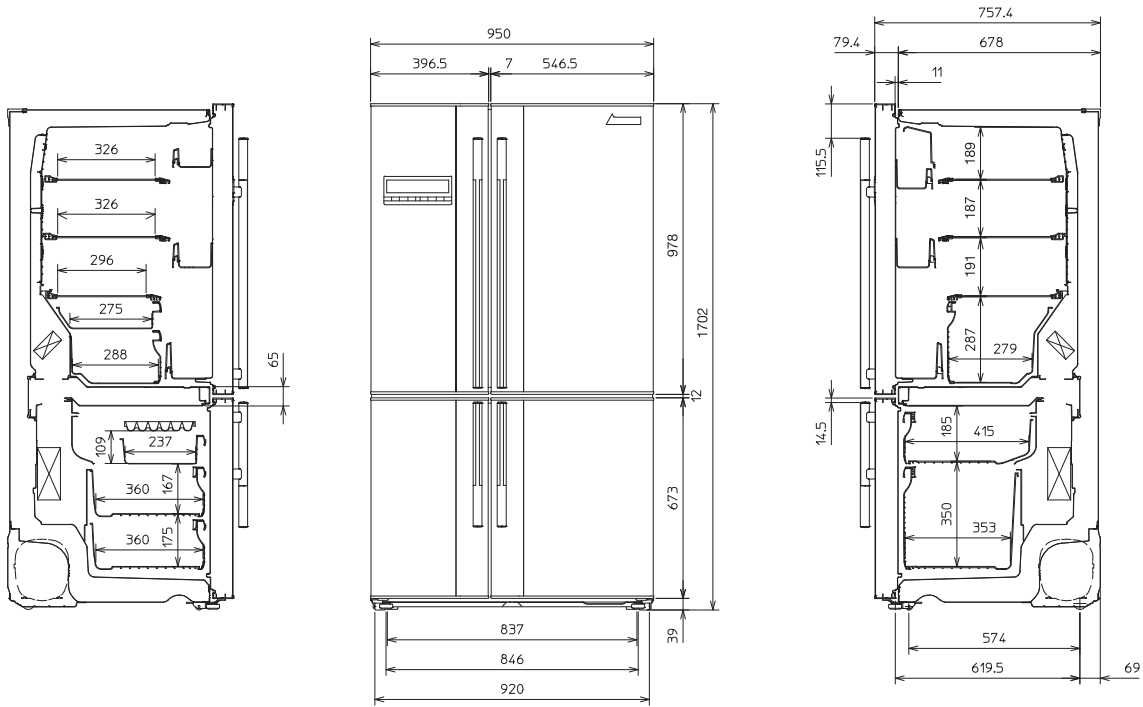

2

OUTLINES AND DIMENSIONS

MR-L650EH-A

Unit : mm

plug cord length

required space for installation

DOOR DIMENSION

	RL	RR	FL	FR
Height	1098	1098	673	673
Width	396.5	546.5	396.5	546.5

RL : Refrigerator compartment (Left)

RR : Refrigerator compartment (Right)

FL : Freezer compartment (Left)

FR : Freezer compartment (Right)

MR-L650EH-A

Refrigerator Compartment

Freezer Compartment