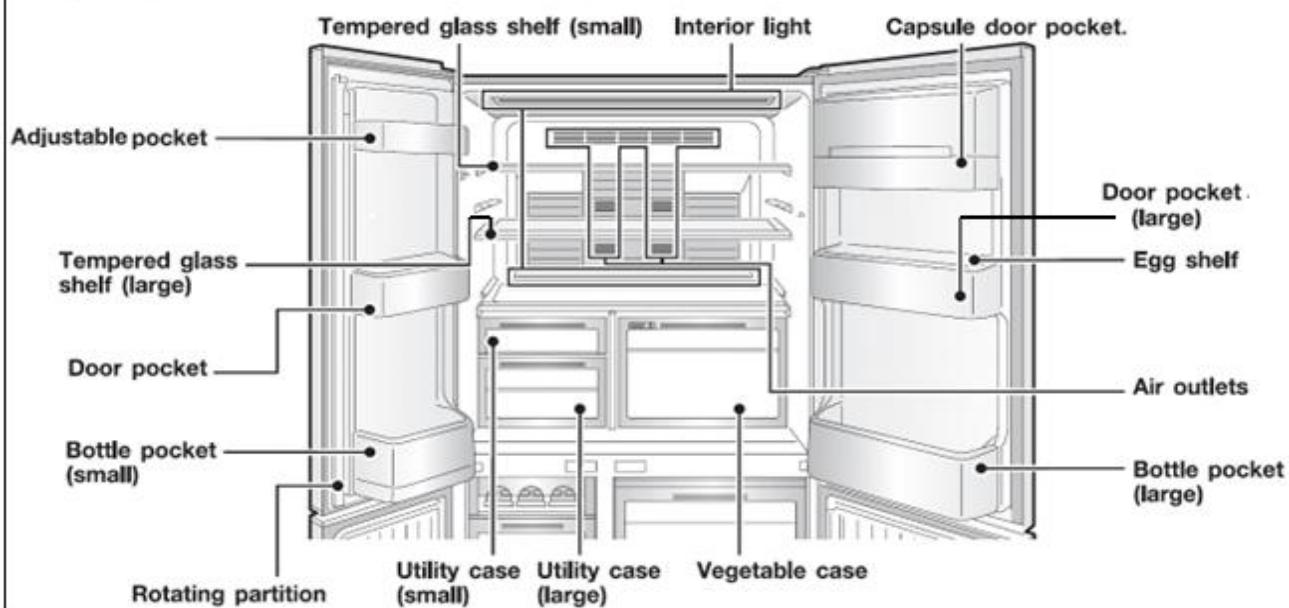

2

OUTLINES AND DIMENSIONS

MR-L650EH-A

Unit : mm

plug cord length

required space for installation

DOOR DIMENSION

	RL	RR	FL	FR
Height	1098	1098	673	673
Width	396.5	546.5	396.5	546.5

RL : Refrigerator compartment (Left)

RR : Refrigerator compartment (Right)

FL : Freezer compartment (Left)

FR : Freezer compartment (Right)

MR-L650EH-A

Refrigerator Compartment

Freezer Compartment